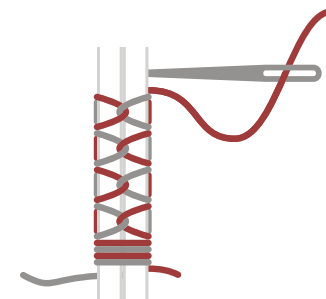

gripME: An integrated handle on the upper half of the ball makes transportation with one hand easy.

unROLL: A design-patented piping ring at the bottom prevents the ball from rolling away too easily.

WHAT IS VLUV FELT MADE OF?

VLUV®

fixFORM

Improved upright seating position compared to a PVC ball

gripME

Design-patented handle for easy and safe transport

duoTHREAD

Double seam for highest durability and safety

unROLL

Bottom ring prevents ball from rolling away too easily

extraSAFETY

Double layer protects from ripping or bursting

lightWEIGHT

Only 3kg weight - easy to transport

VLUV®

is a brand of:

HOCK Design e.K.