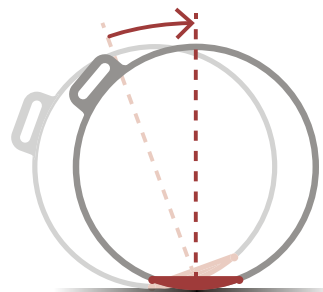

WHICH VLUV SUITS ME?

VLUV 65:
ø 60–65cm (23.6–25.6in) = 155–175cm (5'1"–5'9") body height

VLUV 75:
ø 70–75cm (27.5–29.5in) = 175–195cm (5'9"–6'5") body height

We recommend to use the VLUV 65 for sitting on a standard height work desk (ca. 68–72cm / 26.7–28.3in).

VLUV®

fixFORM

Improved upright seating position compared to a PVC ball

gripME

Design-patented handle for easy and safe transport

duoTHREAD

Double seam for highest durability and safety

unROLL

Bottom ring prevents ball from rolling away too easily

extraSAFETY

Double layer protects from ripping or bursting

lightWEIGHT

Only 3kg weight - easy to transport

VLUV®

is a brand of:

HOCK Design e.K.